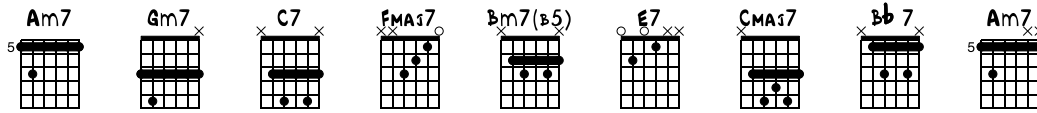

# SUNNY BASIC CHORDS

MUSIC BY L. CANNON

STANDARD TUNING

♩ = 120

**A**

Am7                      Gm7                      C7                      FMA7                      Bm7(b5)                      E7

E-GT

mf

T  
A  
B

**B**

Am7                      CMA7                      FMA7                      bb7

Bm7(b5)                      E7                      Am7                      E7