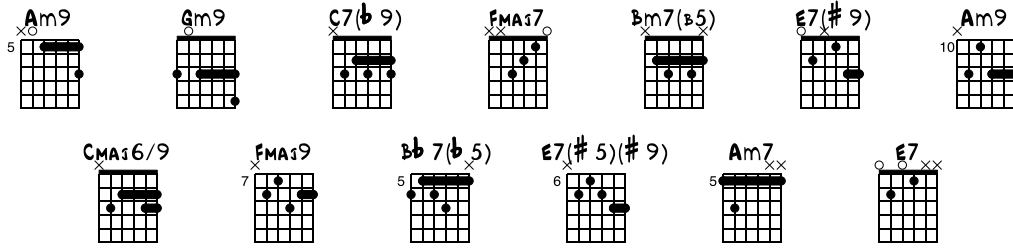

SUNNY ENHANCED VOICINGS

MUSIC BY L. CANNON

STANDARD TUNING

♩ = 120

A

Am9 Gm9 C7(b9) FMA7 Bm7(b5) E7(#9)

E-GT

mf

T
A
B

B

Am9 CMA76/9 FMA79 Bb7(b5)

5

12
12
10
12

8

Bm7(b5) E7(#5)(#9) Am7 E7

9